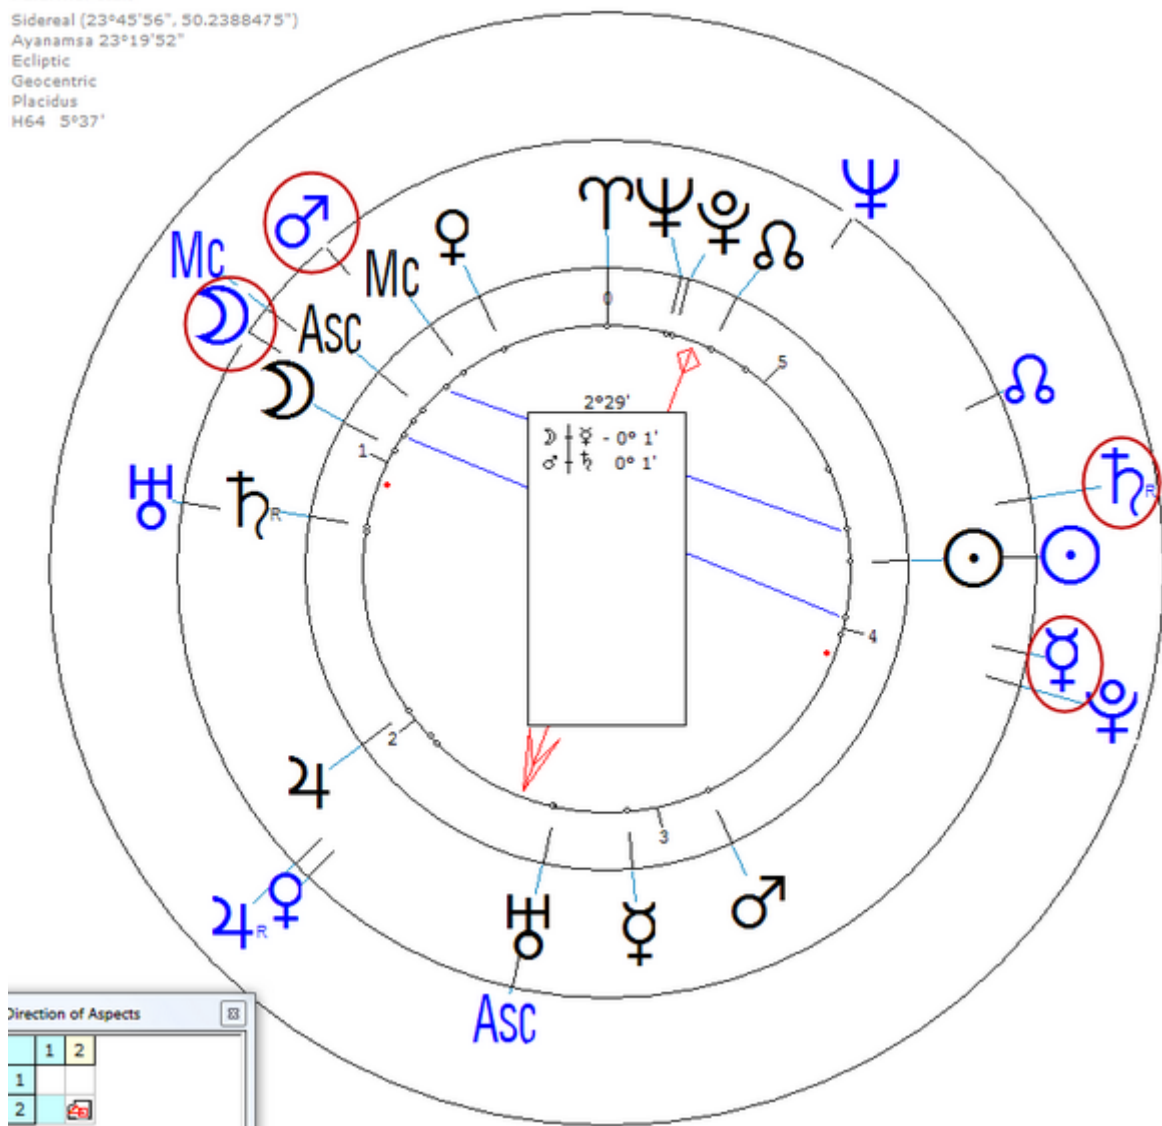

Sperandeo, Rita

4 December 1968 at 16:50 (= 4:50 PM)Palermo, Italy, 38n07, 13e22

Italian noted family, the wife of actor Tony Sperandeo.

<https://www.astro.com/astro-databank/Sperandeo,_Rita>

Death by Suicide 27 April 2001 (Jumped from window, age 32)

Solar Return (Harmonic 64)

Solar $\♂/\hbar = \text{Solar } \text{☾}/♀$

Sperandeo, Rita
4 December 1968 Wed 16:50 (GMT+1) 38n07 13e22
Palermo, Italy
Sidereal (23°45'56", 50.2388475")
Ayanamsa 23°19'52"
Ecliptic
Geocentric
Placidus
H64 5°37'